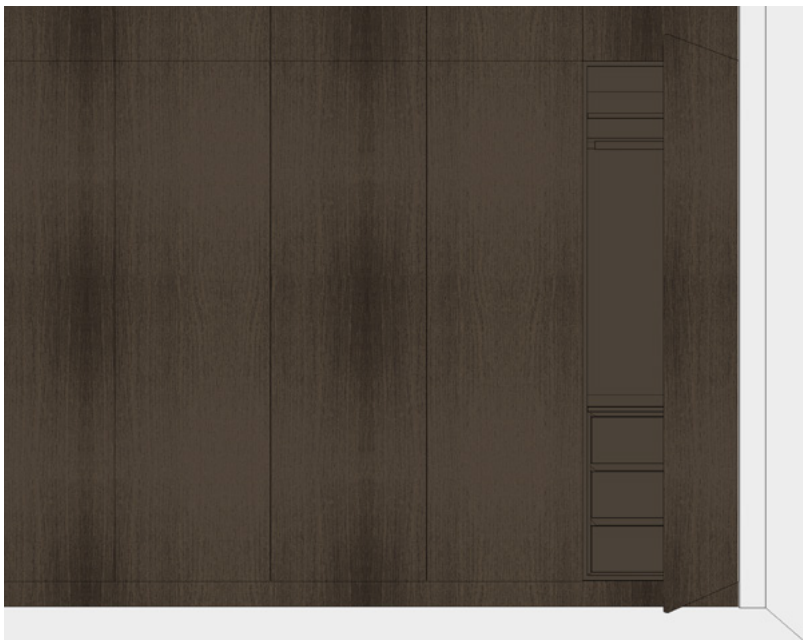

Your selected wardrobe

Built in: Dark tone

Providing an elegant seamless storage solution in any number of configurations, a built in wardrobe suits spaces of all shapes and sizes.

Use this guide as a starting point to bring your wardrobe to life.

Design tips

When used on a large-scale, dark oak textures create impact. The moody colour palette provides a sense of calm that is perfect for a bedroom. To complete the space, carry the oak used on your doors through to the cabinetry interior. Then select flooring in a similar tone for added warmth, and black linear handles for a sleek finish.

Wardrobe Doors
Bodega Oak

Cabinetry Interior
Bodega Oak

Linear Standard Handles
Ledge, Black

Swatches

Sophisticated darker tones create a feeling of modern luxury.

Order your free swatches at formica.com.au